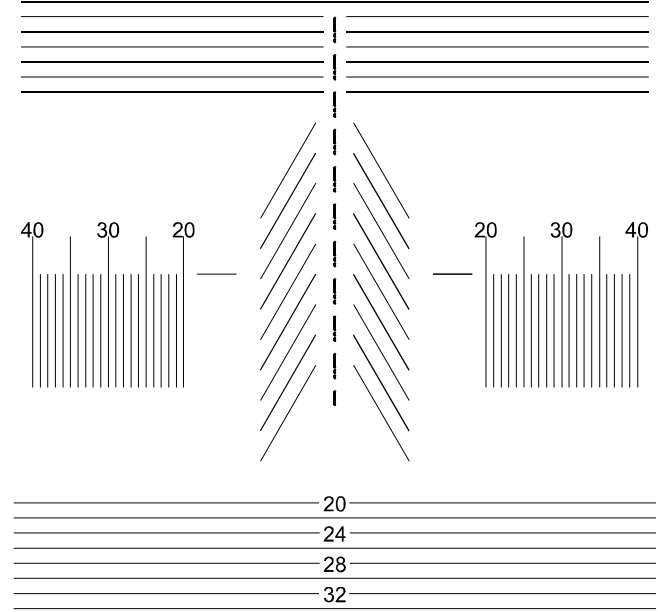

CONVENTIONAL PROGRESSIVE
ORGANIC & MINERAL

VISTA™
PROGRESSIVE LENS

L

R

Note: Fitting cross is located 4mm above the lens geometric center

- REGULAR *19/20mm
- SHORT *16/17mm

*Min Fitting Height/ Recommended Fitting Height

Min Fitting Height is 85% of the near circle, Recommended Fitting Height is 100% of the near circle