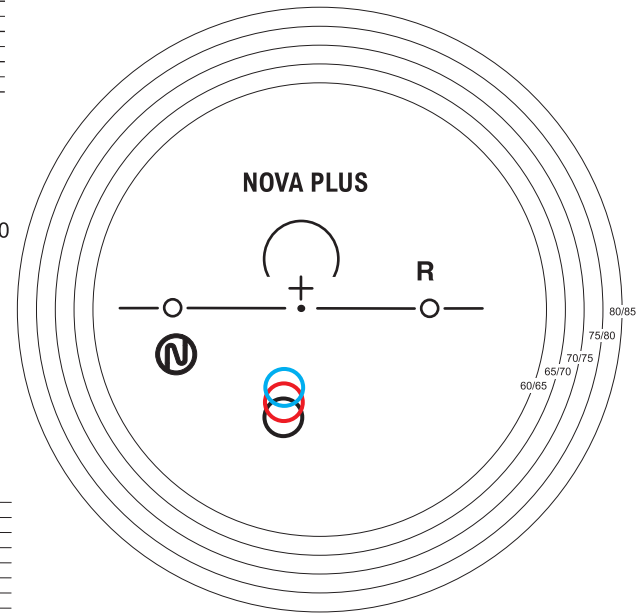

L

R

Note: Fitting cross is located 3mm above the lens geometric center

- REGULAR
*19/20mm
- SHORT
*17/18mm
- XTRA SHORT
*15/16mm

*Min Fitting Height/ Recommended Fitting Height

Min Fitting Height is 85% of the near circle, Recommended Fitting Height is 100% of the near circle