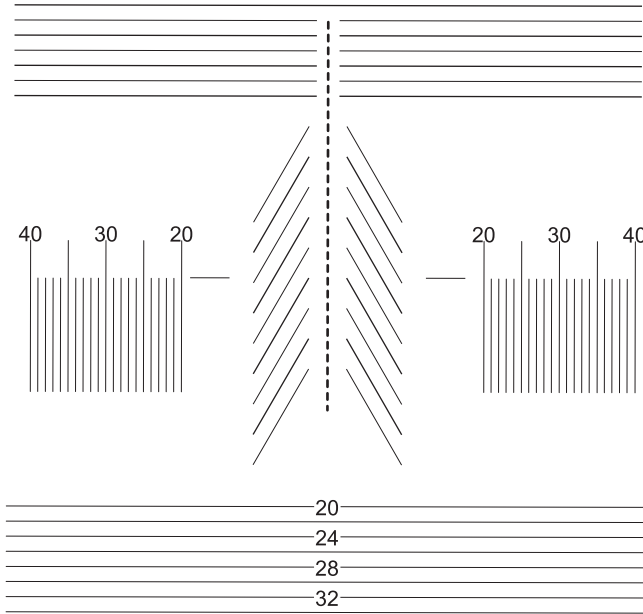

L

R

Note: Fitting cross is located 3mm above the lens geometric center

- REGULAR
*19/20mm
- SHORT
*17/18mm
- XTRA SHORT
*15/16mm

*Min Fitting Height/ Recommended Fitting Height

Min Fitting Height is 85% of the near circle, Recommended Fitting Height is 100% of the near circle