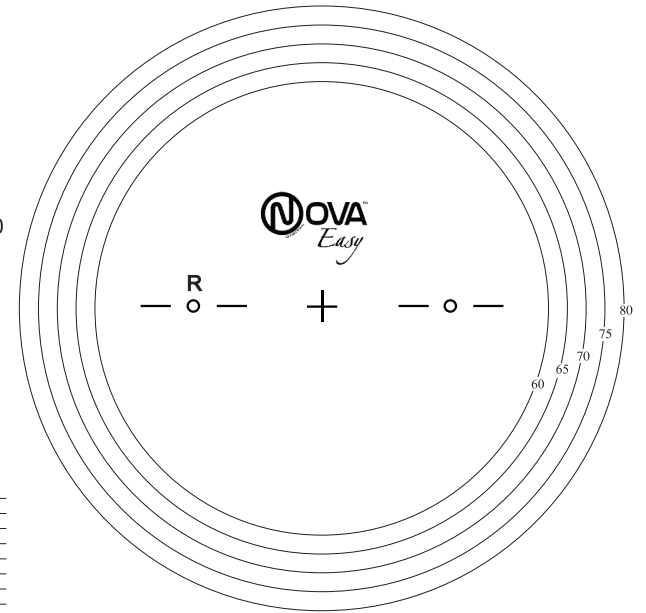

NOVA EASY

L

Note: Fitting cross is located on the lens geometric center

R