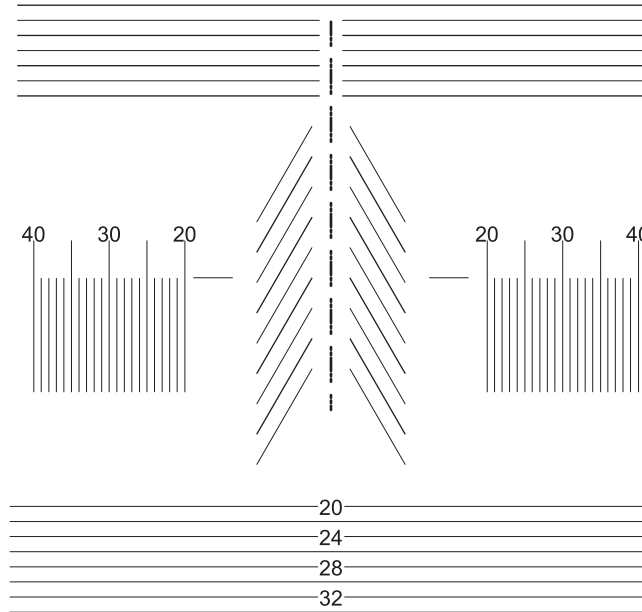

NOVA EASY

L

Note: Fitting cross is located on the lens geometric center

R