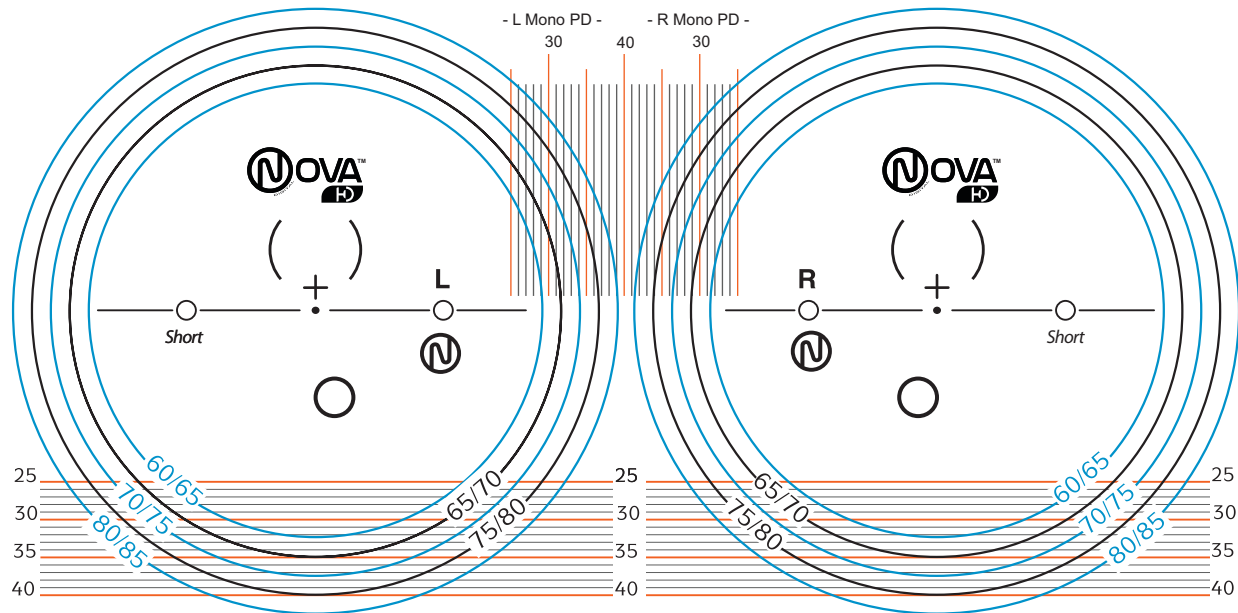

# NOVA HD SHORT

PRODUCT AVAILABILITY	1.5	1.6	1.67	1.74	Trivex	Poly	1.56	1.57
CLEAR/TINTED	●	●	●	●	●	●	●	●
TRANSITIONS XTRACTIVE	●	●	●		●	●		
TRANSITIONS	●	●	●	●	●	●		
POLARISED	●	●	●		●	●		
DRIVEWEAR	●					●		

MINIMUM FITTING HEIGHT : 17 mm

# NOVA HD XTRASHORT

PRODUCT AVAILABILITY	1.5	1.6	1.67	1.74	Trivex	Poly	1.56	1.57
CLEAR/TINTED	●	●	●	●	●	●	●	●
TRANSITIONS XTRACTIVE	●	●	●		●	●		
TRANSITIONS	●	●	●	●	●	●		
POLARISED	●	●	●		●	●		
DRIVEWEAR	●					●		

MINIMUM FITTING HEIGHT : 15 mm