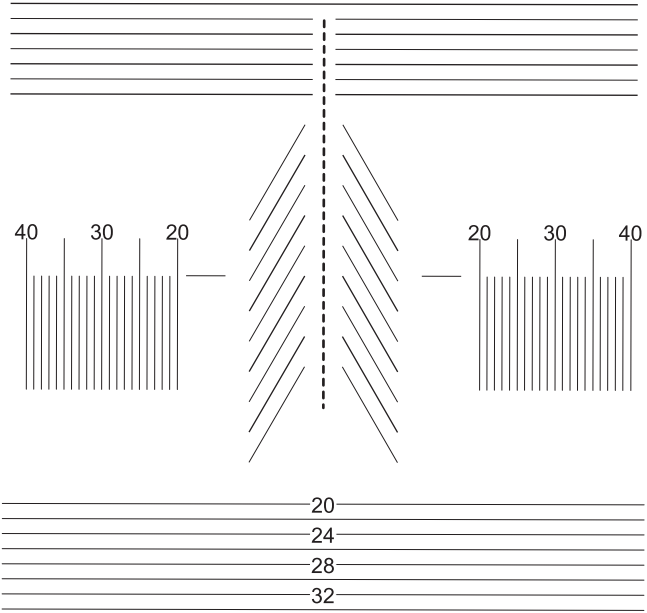

# FREEFORM PROGRESSIVE

L

R

Note: Fitting cross is located 3mm above the lens geometric center

- REGULAR  
\*21/22mm
- SHORT  
\*19/20mm
- XTRA SHORT  
\*17/18mm

\*Min Fitting Height/ Recommended Fitting Height

Min Fitting Height is 85% of the near circle, Recommended Fitting Height is 100% of the near circle