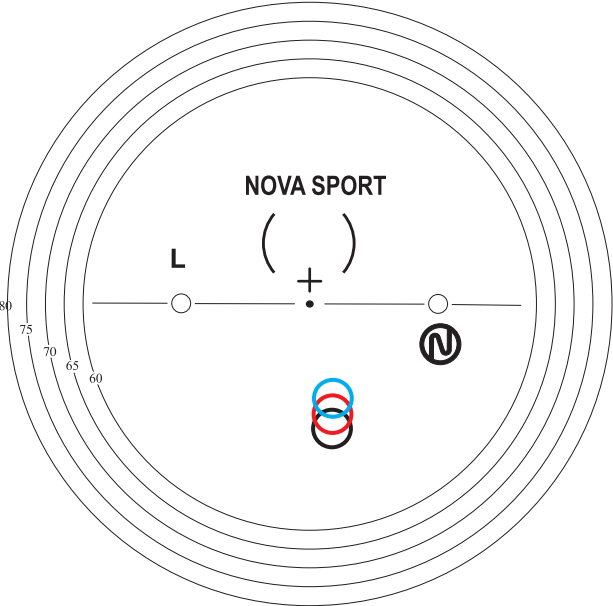

# FREEFORM PROGRESSIVE

L

R

Note: Fitting cross is located 3mm above the lens geometric center

- REGULAR  
\*21/22mm
- SHORT  
\*19/20mm
- XTRA SHORT  
\*17/18mm

\*Min Fitting Height/ Recommended Fitting Height

Min Fitting Height is 85% of the near circle, Recommended Fitting Height is 100% of the near circle