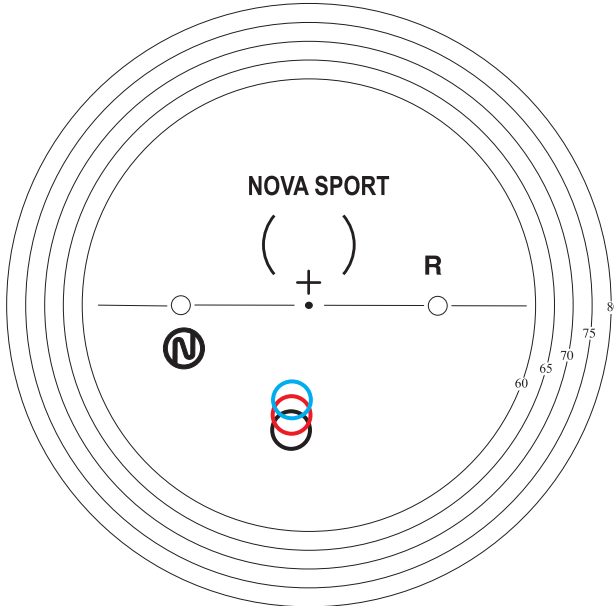

# FREEFORM PROGRESSIVE

L

R

Note: Fitting cross is located 3mm above the lens geometric center

- REGULAR  
\*21/22mm
- SHORT  
\*19/20mm
- XTRA SHORT  
\*17/18mm

\*Min Fitting Height/ Recommended Fitting Height

Min Fitting Height is 85% of the near circle, Recommended Fitting Height is 100% of the near circle