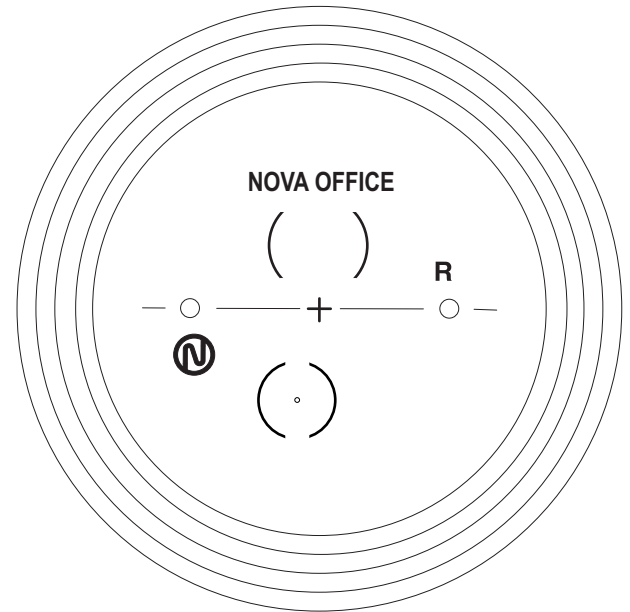

FREEFORM OFFICE

Note: Fitting cross is located on the lens geometric center

○ REGULAR

*16/17mm

*Min Fitting Height/ Recommended Fitting Height

Min Fitting Height is 85% of the near circle, Recommended Fitting Height is 100% of the near circle