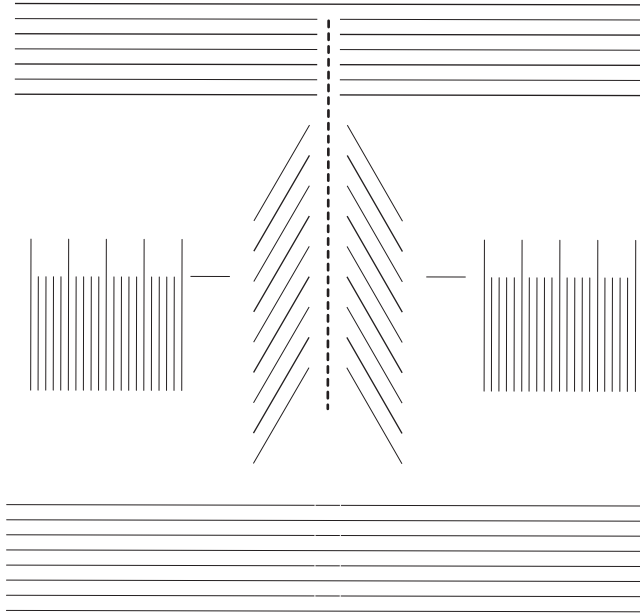

FREEFORM OFFICE

Note: Fitting cross is located on the lens geometric center

○ REGULAR

*16/17mm

*Min Fitting Height/ Recommended Fitting Height

Min Fitting Height is 85% of the near circle, Recommended Fitting Height is 100% of the near circle