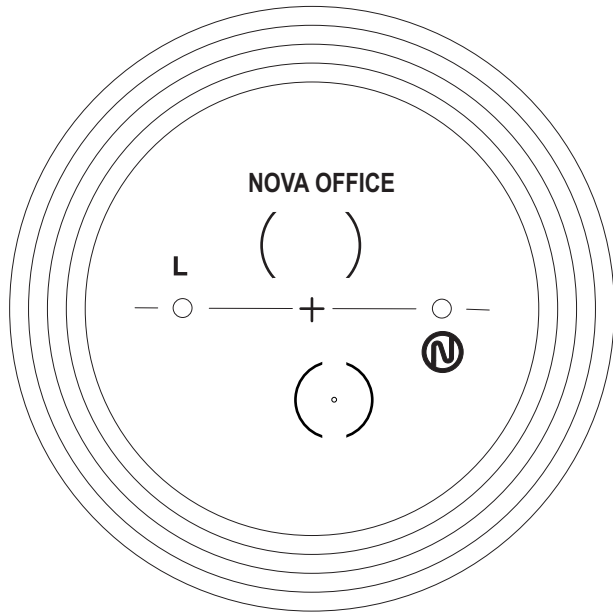

FREEFORM OFFICE

Note: Fitting cross is located on the lens geometric center

○ REGULAR

*16/17mm

*Min Fitting Height/ Recommended Fitting Height

Min Fitting Height is 85% of the near circle, Recommended Fitting Height is 100% of the near circle